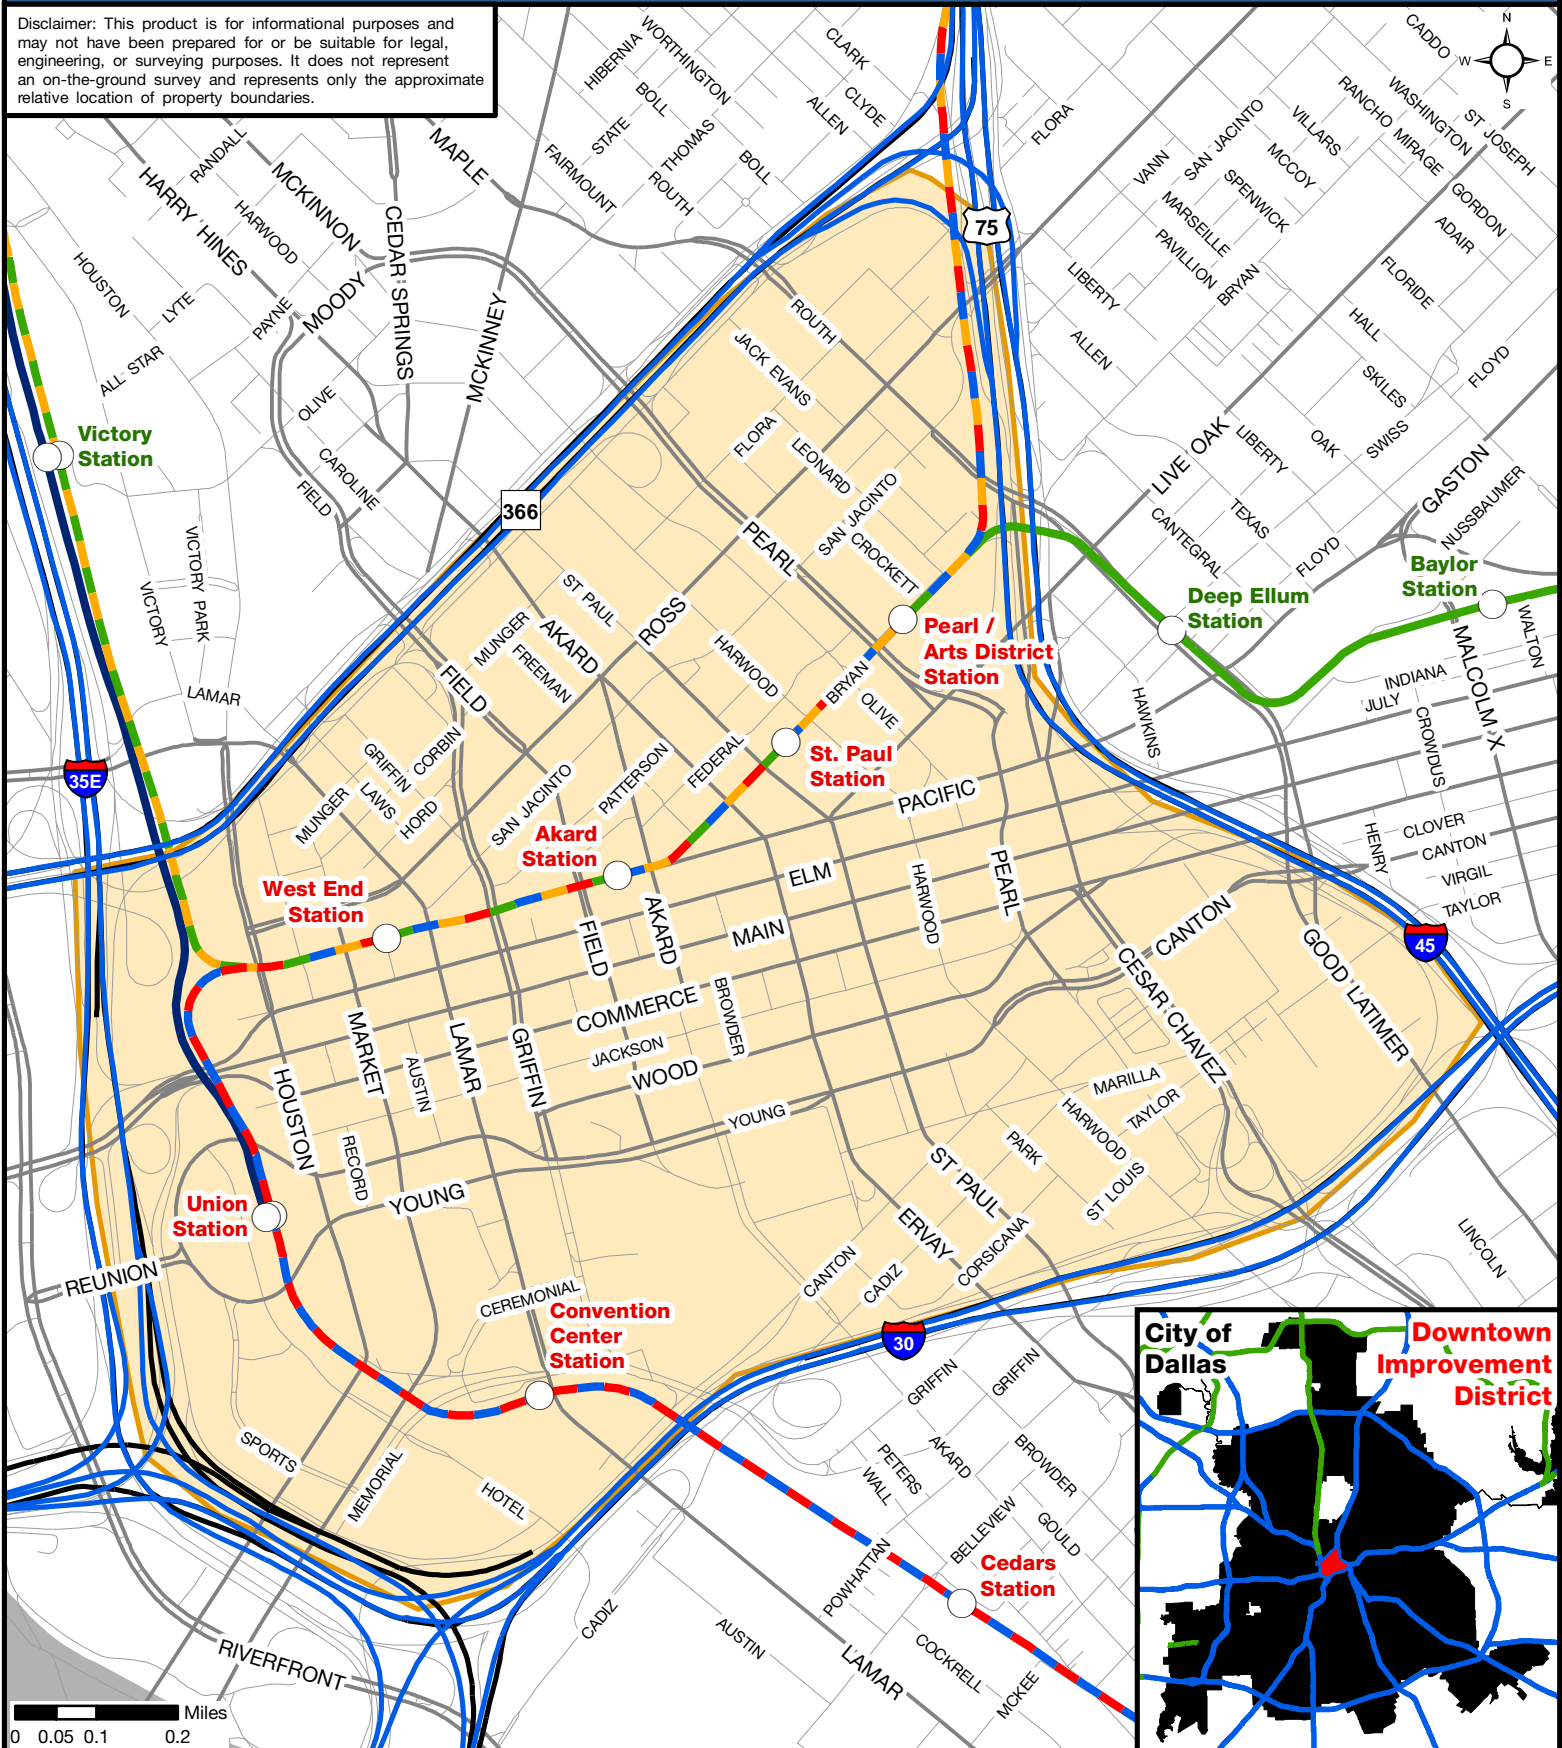

Downtown Improvement District (DID)

Disclaimer: This product is for informational purposes and may not have been prepared for or be suitable for legal, engineering, or surveying purposes. It does not represent an on-the-ground survey and represents only the approximate relative location of property boundaries.

0 0.05 0.1 0.2 Miles

DALLAS ECONOMIC DEVELOPMENT
 Research & Information Division
 214.670.1685
 dallas-ecodev.org

Legend

- Downtown Improvement District
- DART Green Line
- Arterial
- Rail Station
- DART Orange Line
- Local Road
- DART Red Line
- Trinity Railway Express
- Flood Plain
- DART Blue Line
- Freeway or Tollway