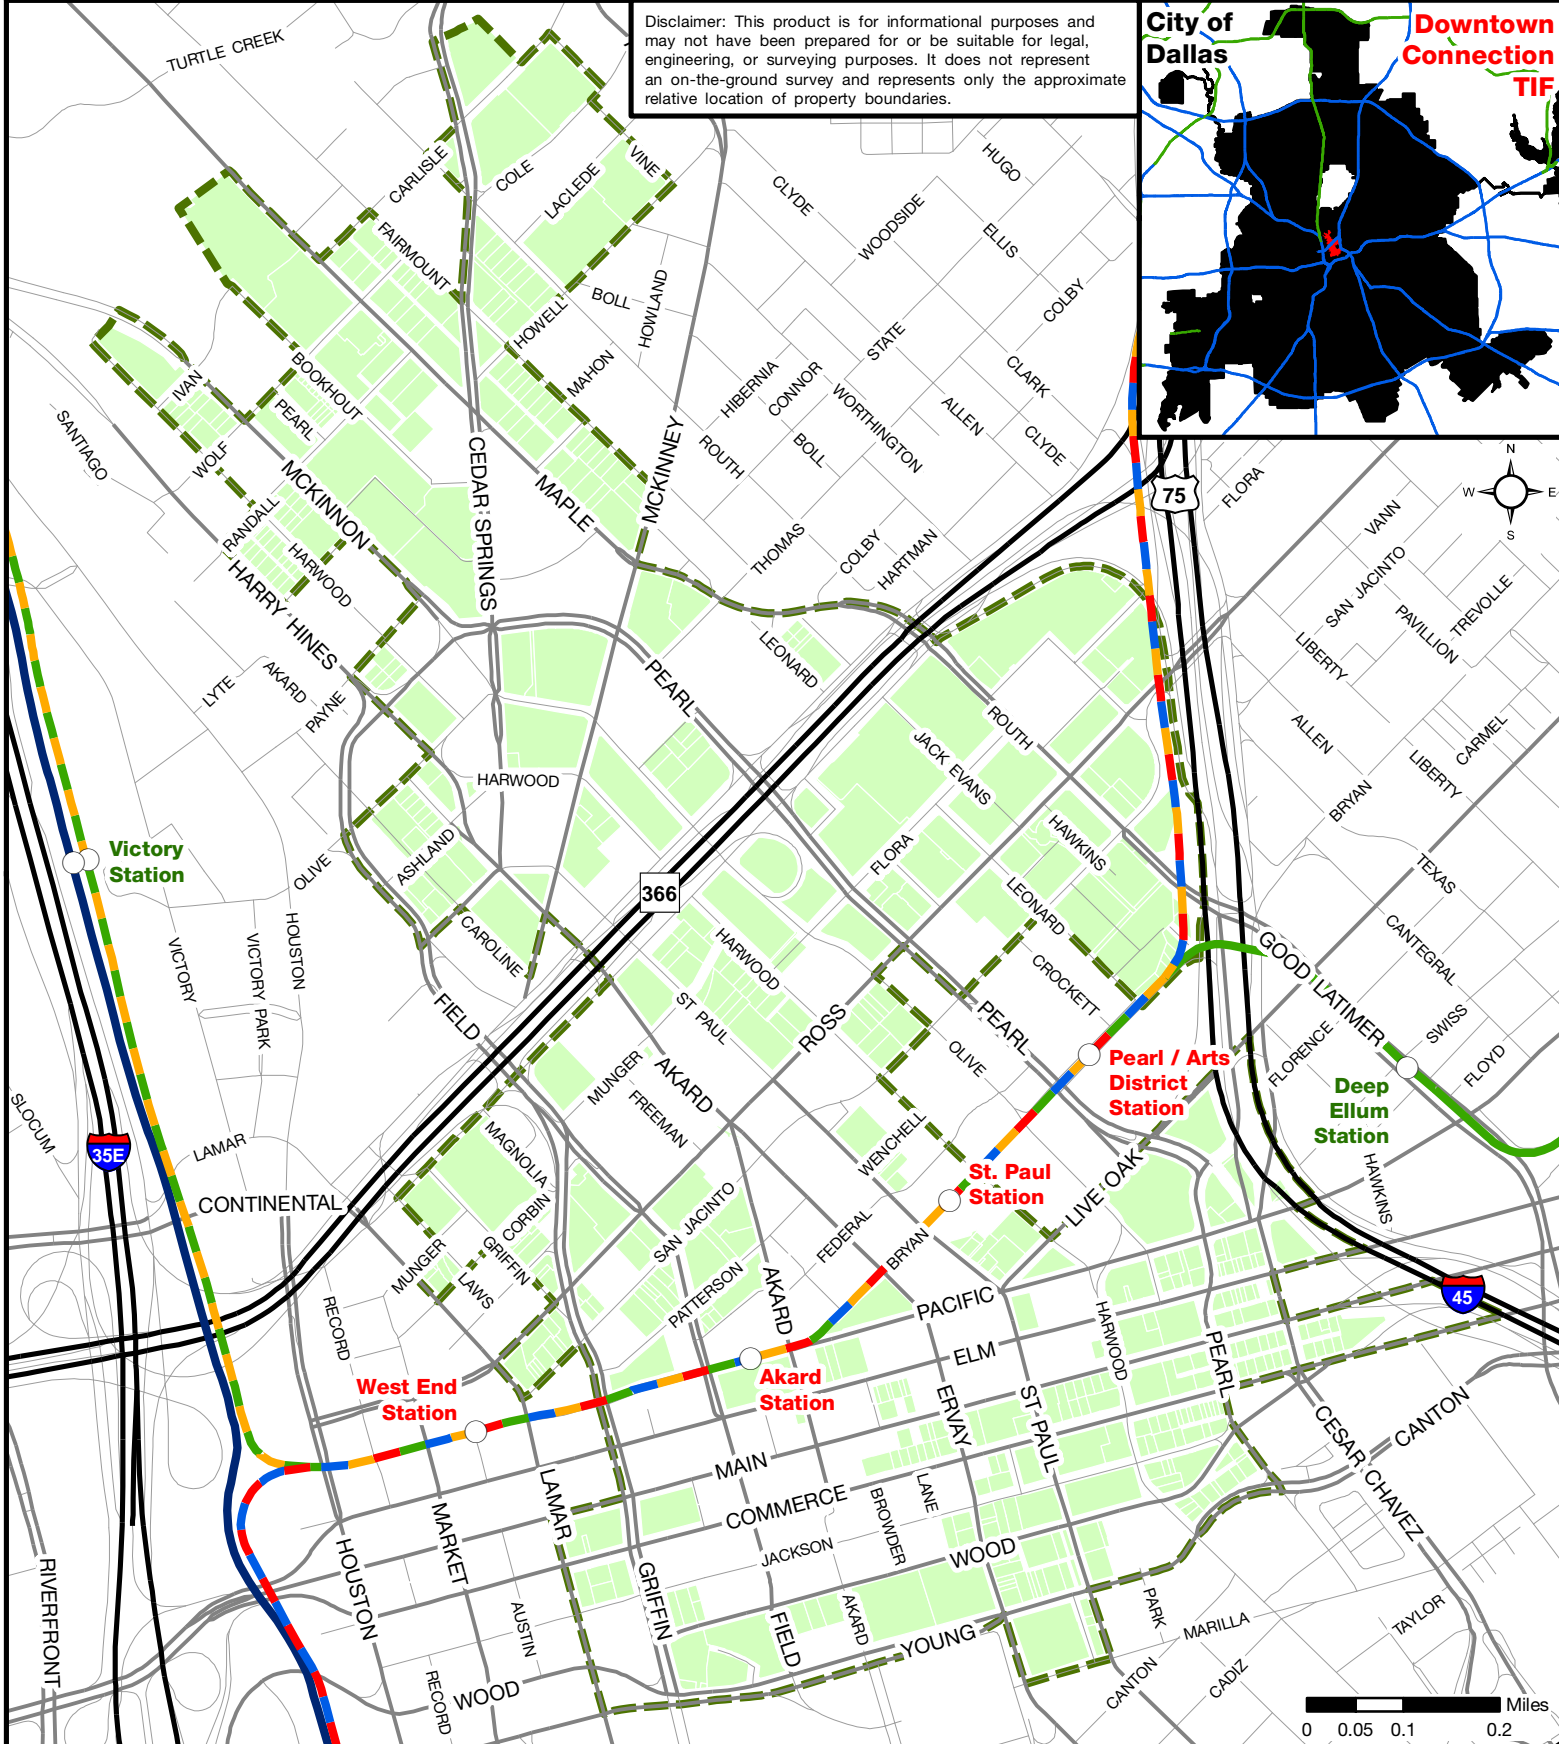

Downtown Connection TIF District

Disclaimer: This product is for informational purposes and may not have been prepared for or be suitable for legal, engineering, or surveying purposes. It does not represent an on-the-ground survey and represents only the approximate relative location of property boundaries.

DALLAS ECONOMIC DEVELOPMENT
 Research & Information Division
 214.670.1685
 dallas-ecodev.org

Legend

- Downtown Connection TIF Parcels
- Downtown Connection TIF Boundary
- DART Blue Line
- DART Green Line
- Freeway or Tollway
- DART Orange Line
- Arterial
- DART Red Line
- Trinity Railway Express
- Rail Station
- Local Road