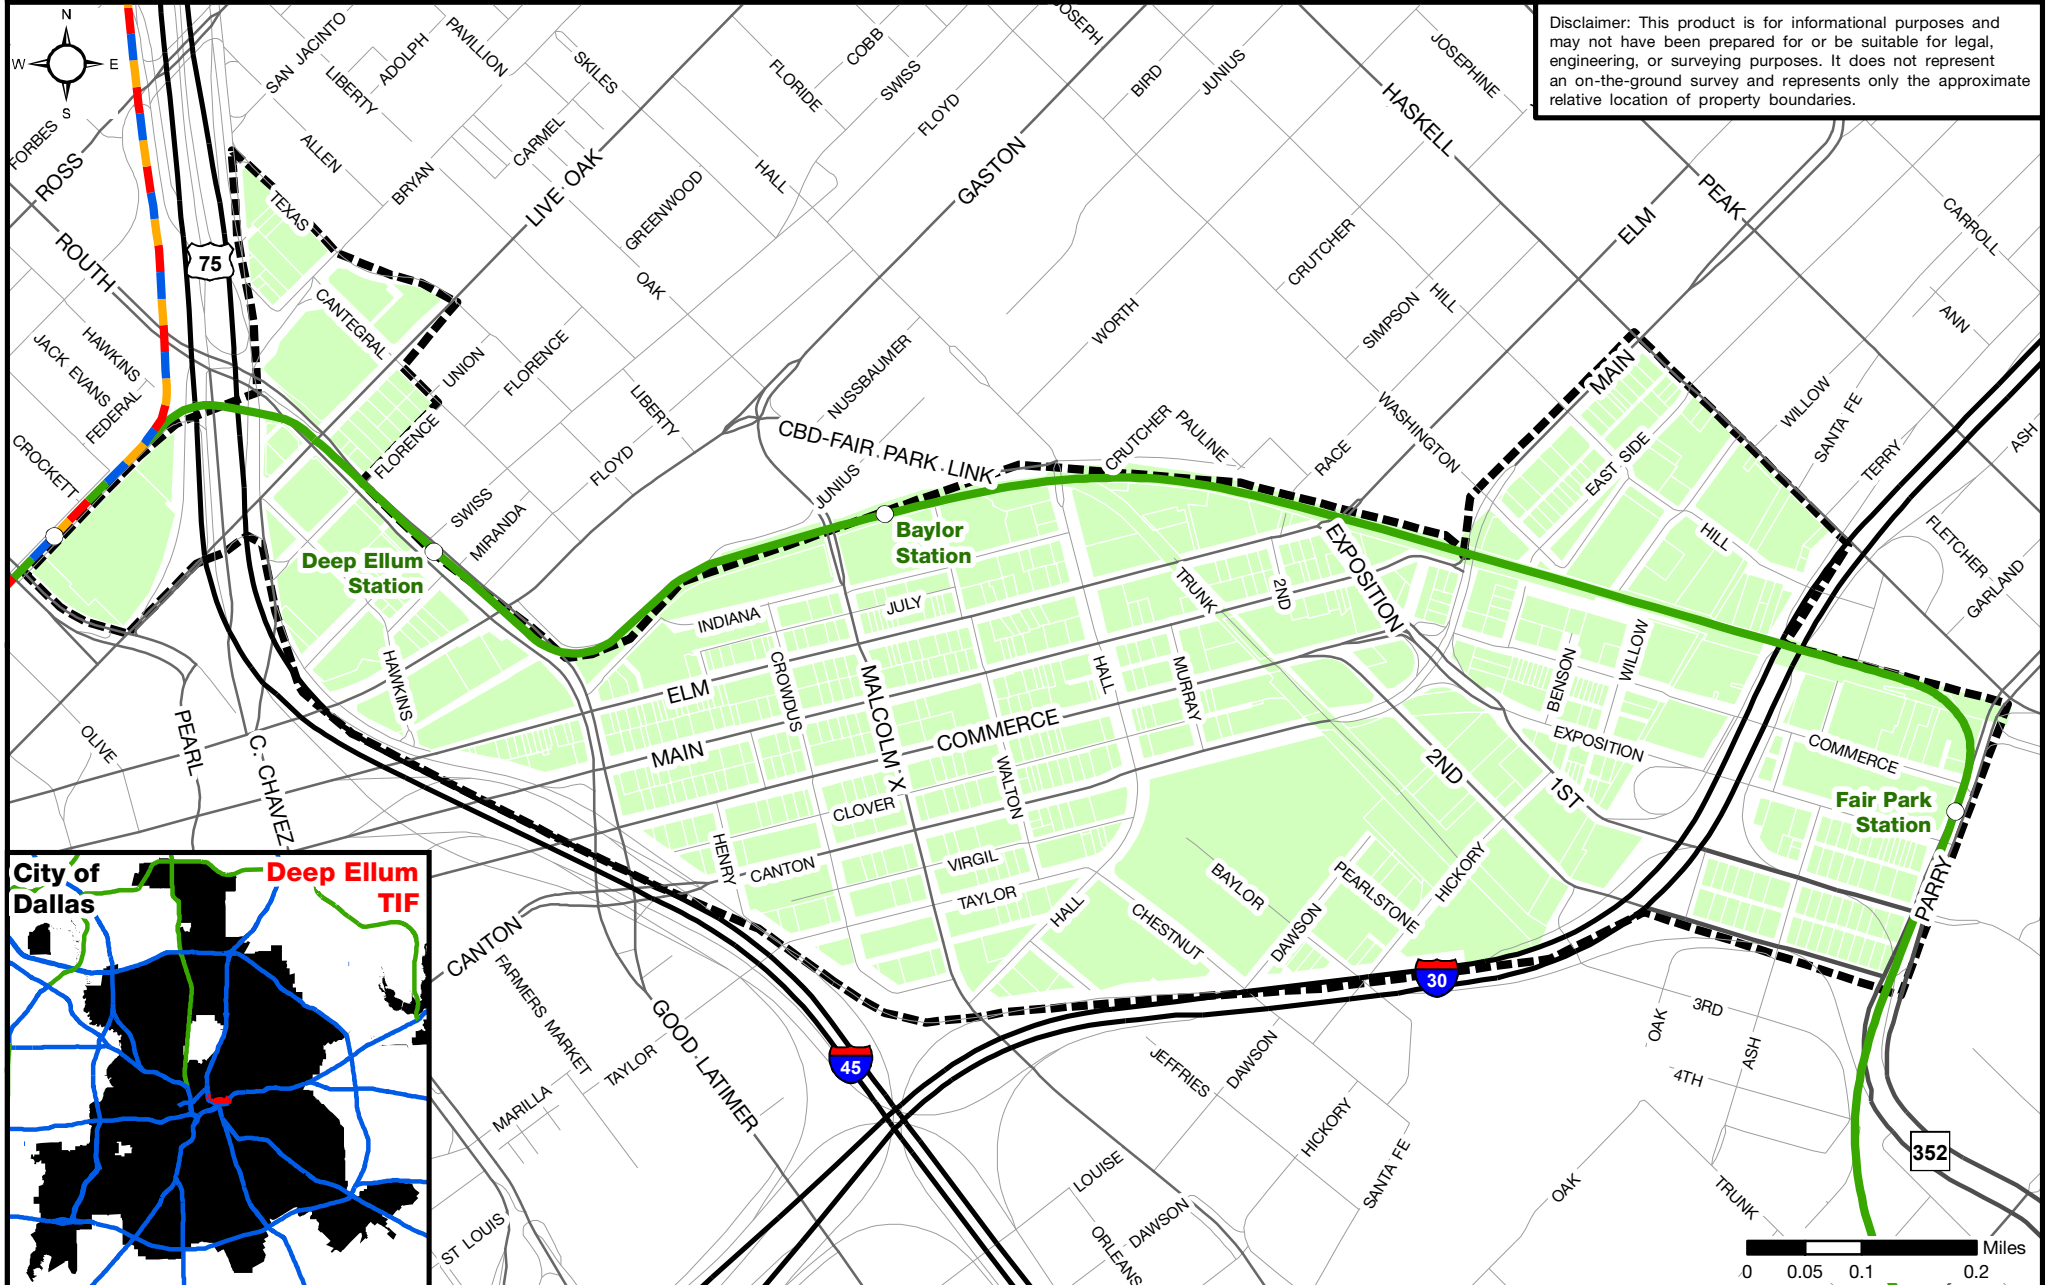

Deep Ellum TIF District

Disclaimer: This product is for informational purposes and may not have been prepared for or be suitable for legal, engineering, or surveying purposes. It does not represent an on-the-ground survey and represents only the approximate relative location of property boundaries.

DALLAS ECONOMIC DEVELOPMENT
 Research & Information Division
 214.670.1685
 dallas-ecodev.org
 Created: 3.12.10, Last Updated: 9.19.14 - TIF_DeepEllum.TCG

Legend

- Deep Ellum TIF Parcels
- Deep Ellum TIF Boundary
- Rail Station
- DART Green Line
- Freeway or Tollway
- Highway
- Arterial
- Local Road

Source: Parcel Data - DCAD, 2014; All Other Data - City of Dallas, 2014