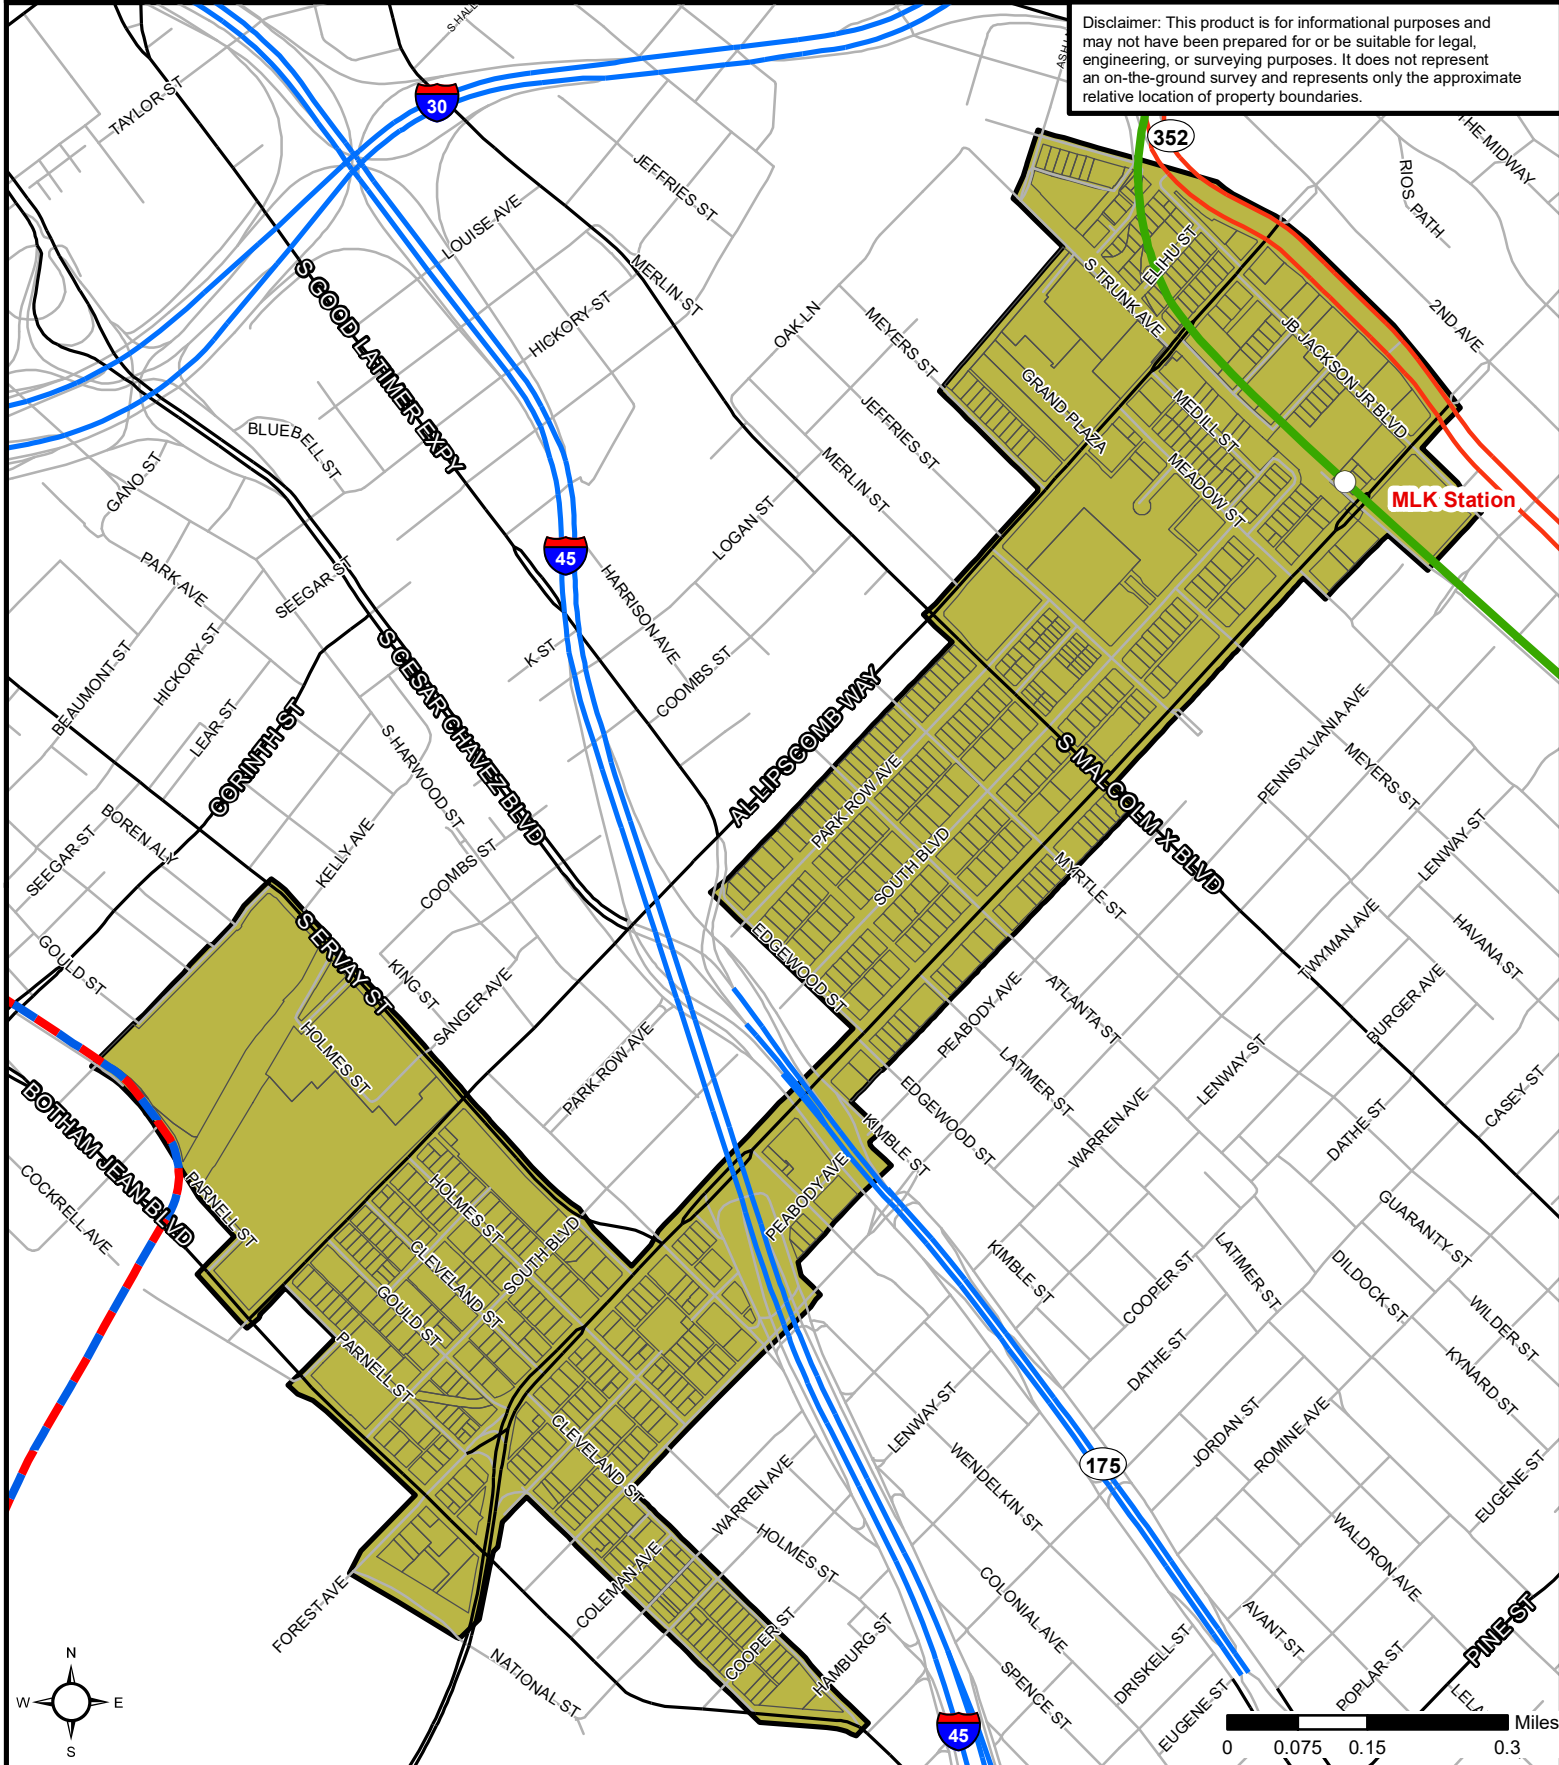

South Dallas-Fair Park PID Boundaries

Disclaimer: This product is for informational purposes and may not have been prepared for or be suitable for legal, engineering, or surveying purposes. It does not represent an on-the-ground survey and represents only the approximate relative location of property boundaries.

DALLAS ECONOMIC DEVELOPMENT
 Research & Information Division
 (214) 670-1685
 www.dallasecdev.org

Legend

- South Dallas-Fair Park - 2021
- Tax Parcels - 2021
- Freeway
- Tollway
- Highway
- Arterial
- Local Streets
- Rail Station
- DART Red Line
- DART Blue Line
- DART Green Line
- DART Orange Line
- Commuter Rail

Data Source: City of Dallas, 2021; DCAD, 2021.