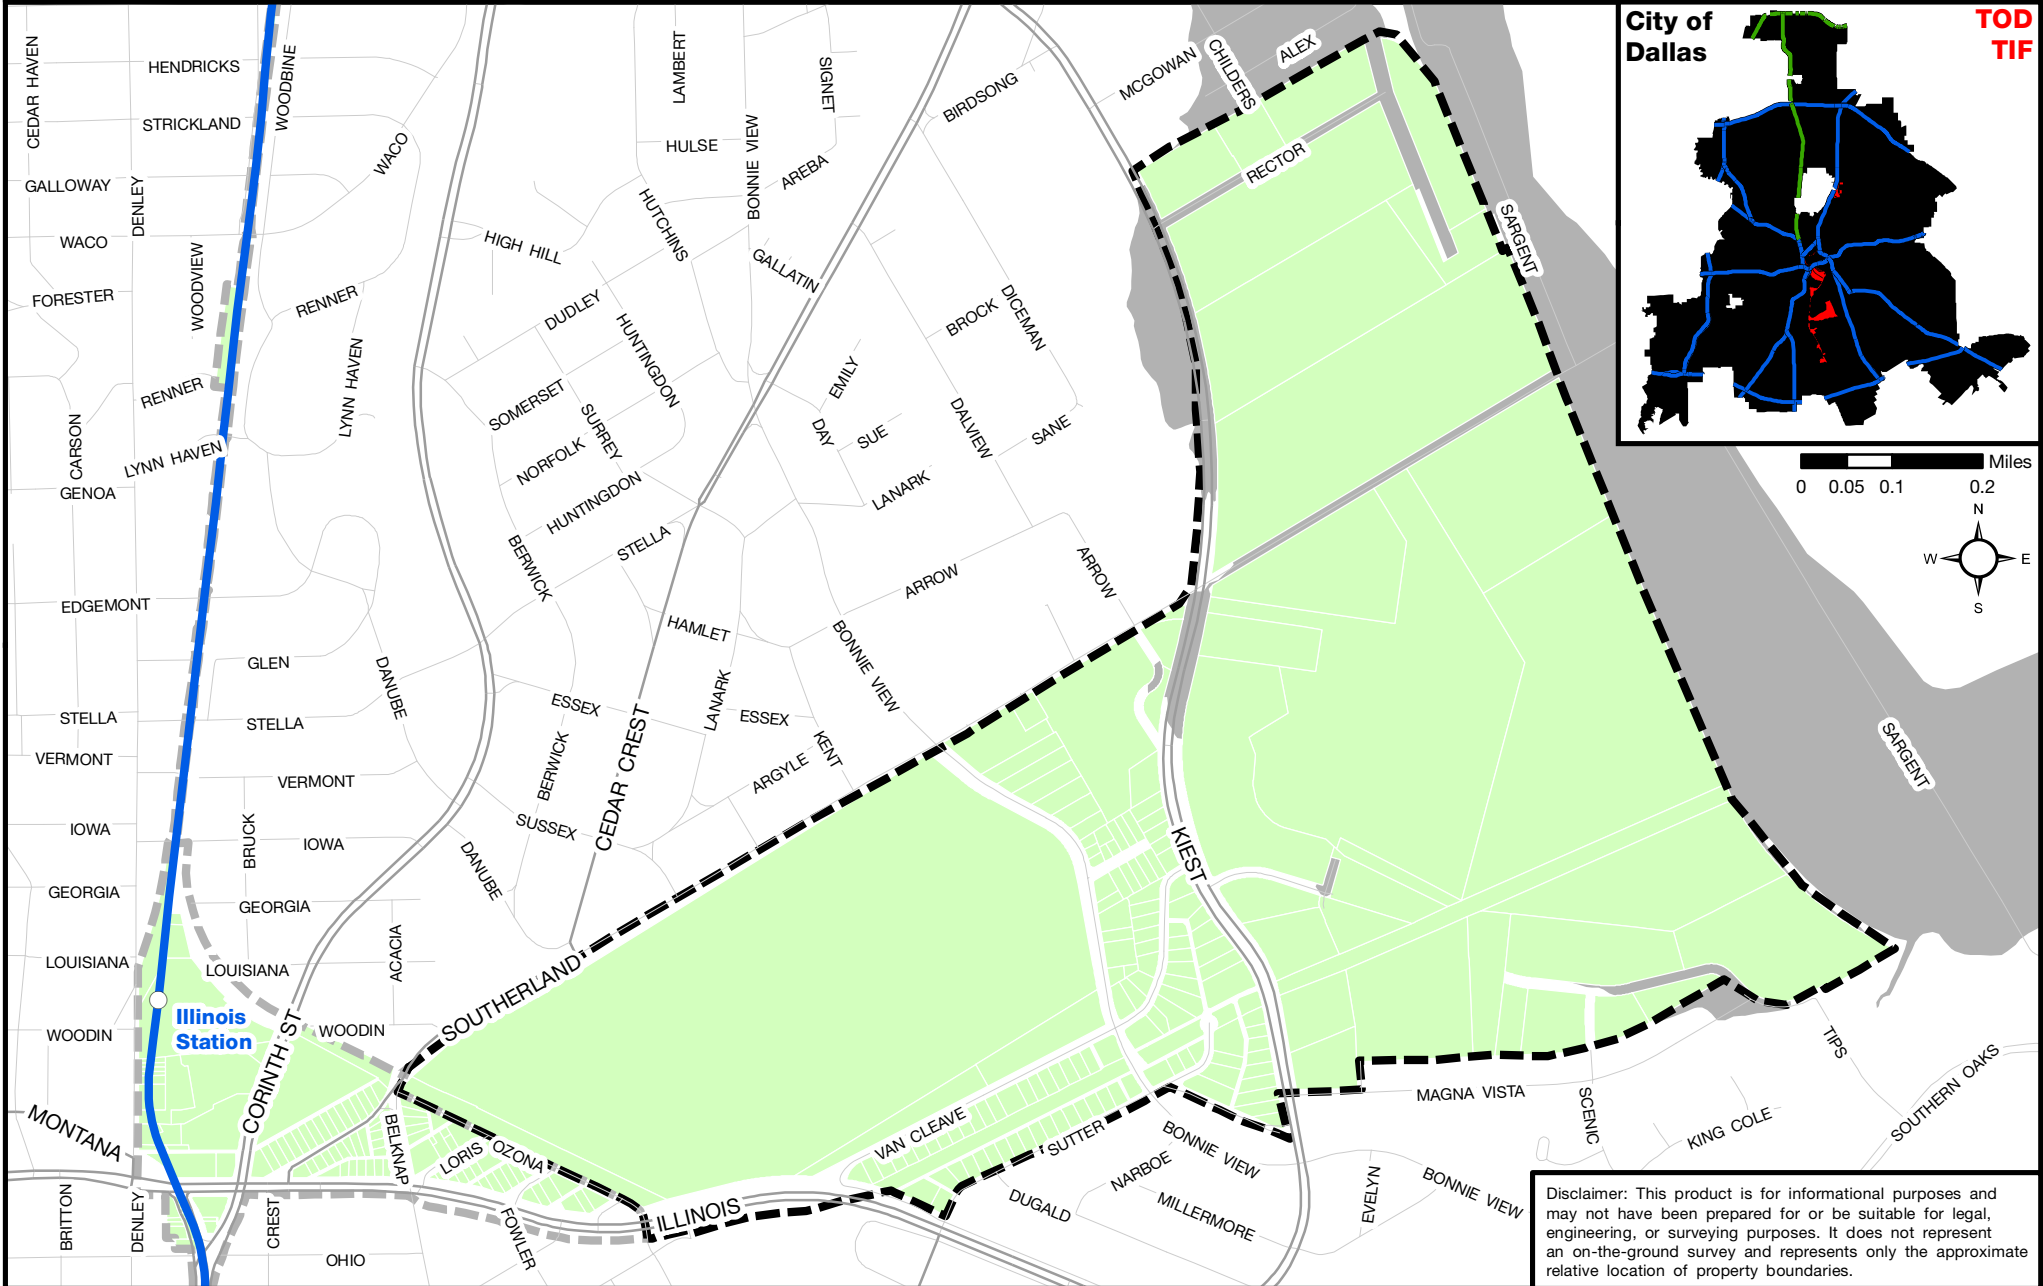

TOD TIF: Cedar Crest Subdistrict

Disclaimer: This product is for informational purposes and may not have been prepared for or be suitable for legal, engineering, or surveying purposes. It does not represent an on-the-ground survey and represents only the approximate relative location of property boundaries.

DALLAS ECONOMIC DEVELOPMENT
 Research & Information Division
 214.670.1685
 dallas-ecodev.org

- Legend**
- TOD TIF Parcels
 - TOD TIF Other Subdistricts
 - TOD TIF Cedar Crest Subdistrict

- Rail Station
- DART Blue Line
- Arterial
- Local Road
- Flood Plain